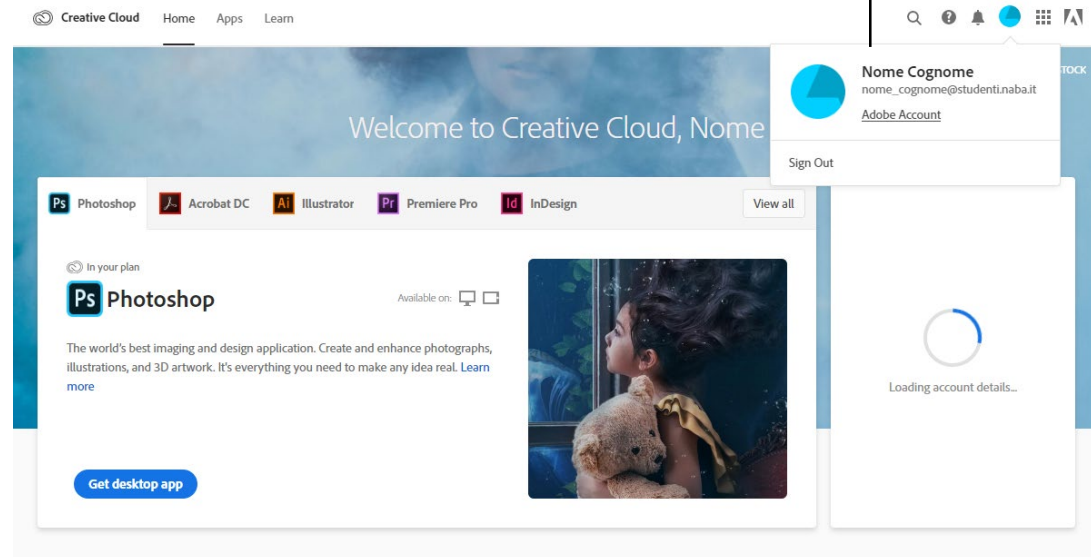

Name Surname
name_surname@students.domusacademy.it

You are now connected on Adobe with your student's account and able to download the applications you need.

For more information on how to download or install apps, see [Download and Install Creative Cloud apps.](#)