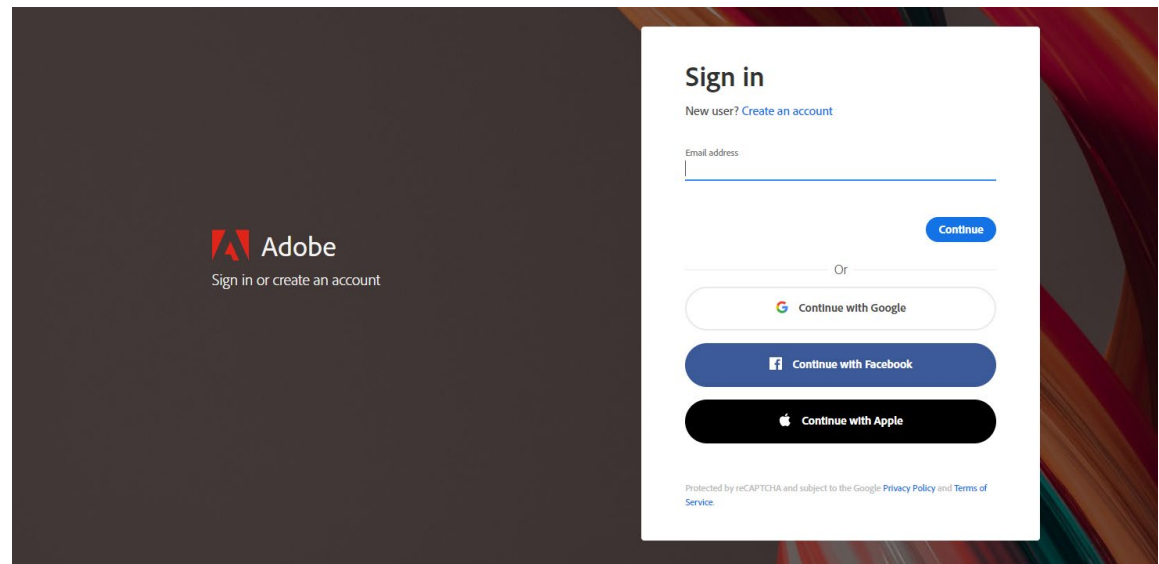

Download Adobe Creative Cloud

DOMUS ACADEMY MILANO

Visit

<https://creativecloud.adobe.com>

click on **Continue with Google**

Enter your institutional email in the Google Sign in Page

Sign in with Google

Sign in
to continue to [adobe.com](#)